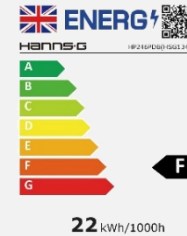

Display Size	60,96cm / 24" Diagonal
Panel Type	TFT – LED Backlight, ADS Panel (*)
Aspect Ratio	16:10
Resolution (H x V)	1920 x 1200 WUXGA
Brightness	300cd/m ²
Contrast (Typ.)	1.000:1 (Typical)
Contrast (Active)	80.000.000:1 (Active)
Viewing Angle L/R; U/D	178° H – 178° V (CR >10)
Response Time	4 msec (with OD)
Pixel Pitch	0.274 (H) x 0.274 (V) mm
Panel Surface	Anti-Glare, Haze-level 25%; 3H Hardness Coating
Display Colors	16.7M Colors
Horizontal Frequency	30 ~ 83 kHz
Vertical Frequency	56 ~ 75 Hz
Max Display Frequency	1920 x 1200 @ 60Hz
Input 1	HDMI
Input 2	DP 1.2
Output	DP (for Daisy Chain)
Buil-in Speakers	Yes, 1.5W x 2; Audio Out Earphone Jack
Power Consumption	On: 13,59W; Stand-by: 0,3W; Off: 0,28W (Energy Consumption related to EPA Energy Star Version 8.0)
AC Power Range	AC 100 ~ 240 Volt; 50 ~ 65 Hz
Product Dimensions	556,8 x 245 x 562,9 mm including stand (W x D x H)
Packing Dimensions	630 x 209 x 438 mm (W x D x H)
Net / Gross Weight	7,2 Kg / 9,2 Kg (±0.3KG)
Bezel & Color Plan	Bezel /Arm / Base / Rear Cover Matt

VESA Mounting	100 x 100 mm
Monitor Stand	Height Adjustable Stand (117 mm lift)
Tilt / Kensington Lock	-5° ~ 30° / Yes
Pivot / Swivel	Yes 90° Clockwise / Left: 170° - Right: 170°
Controls	1,2, ▼, ▲, Power
Color	9300, 6500, 5500, User Mode
Preset Mode	PC, Movie, Game, ECO Modes
On Screen Display	11 OSD Languages
Built-in USB Hub	USB 3.0: 1 upstream, 4 downstream **
Other Features	Flicker Free / Low Blue Light Mode Picture In Picture / Picture by Picture
Accessory	Power Cable (1,5m); HDMI Cable (1,5m); Warranty Card; Quick Start Guide

Supplier's Name	HANNspree
Model Name	HP246PDB
Energy efficiency class for standard Dynamic Range (SDR)	F
Annual Energy Power Consumption (kWh/1000h)	22 kWh/1000h
On mode power demand for Standard Dynamic Range (SDR)	22 W
Off mode power demand (W)	0,3 W
Standby mode power demand (W)	0,4 W
Screen Diagonal (cm / inches)	61cm / 24"
Resolution	1920 x 1200