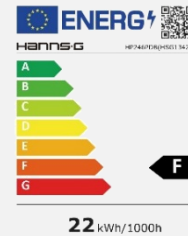

Display Size	60,96cm / 24" Diagonal
Panel Type	TFT – LED Backlight, ADS Panel (*)
Aspect Ratio	16:10
Resolution (H x V)	1920 x 1200 WUXGA
Brightness	300cd/m ²
Contrast (Typ.)	1.000:1 (Typical)
Contrast (Active)	80.000.000:1 (Active)
Viewing Angle L/R; U/D	178° H – 178° V (CR >10)
Response Time	4 msec (with OD)
Pixel Pitch	0.274 (H) x 0.274 (V) mm
Panel Surface	Anti-Glare, Haze-level 25%; 3H Hardness Coating
Display Colors	16.7M Colors
Horizontal Frequency	30 ~ 83 kHz
Vertical Frequency	56 ~ 75 Hz
Max Display Frequency	1920 x 1200 @ 60Hz
Input 1	HDMI
Input 2	DP 1.2
Output	DP (for Daisy Chain)
Buil-in Speakers	Yes, 1.5W x 2; Audio Out Earphone Jack
Power Consumption	On: 13,59W; Stand-by: 0,3W; Off: 0,28W (Energy Consumption related to EPA Energy Star Version 8.0)
AC Power Range	AC 100 ~ 240 Volt; 50 ~ 65 Hz
Product Dimensions	556,8 x 245 x 562,9 mm including stand (W x D x H)
Packing Dimensions	630 x 209 x 438 mm (W x D x H)
Net / Gross Weight	7,2 Kg / 9,2 Kg (±0.3KG)
Bezel & Color Plan	Bezel /Arm / Base / Rear Cover Matt

VESA Mounting	100 x 100 mm
Monitor Stand	Height Adjustable Stand (117 mm lift)
Tilt / Kensington Lock	-5° ~ 30° / Yes
Pivot / Swivel	Yes 90° Clockwise / Left: 170° - Right: 170°
Controls	1,2, ▼, ▲, Power
Color	9300, 6500, 5500, User Mode
Preset Mode	PC, Movie, Game, ECO Modes
On Screen Display	11 OSD Languages
Built-in USB Hub	USB 3.0: 1 upstream, 4 downstream **
Other Features	Flicker Free / Low Blue Light Mode Picture In Picture / Picture by Picture
Accessory	Power Cable (1,5m); HDMI Cable (1,5m); Warranty Card; Quick Start Guide

Supplier's Name	HANNspree
Model Name	HP246PDB
Energy efficiency class for standard Dynamic Range (SDR)	F
Annual Energy Power Consumption (kWh/1000h)	22 kWh/1000h
On mode power demand for Standard Dynamic Range (SDR)	22 W
Off mode power demand (W)	0,3 W
Standby mode power demand (W)	0,4 W
Screen Diagonal (cm / inches)	61cm / 24"
Resolution	1920 x 1200